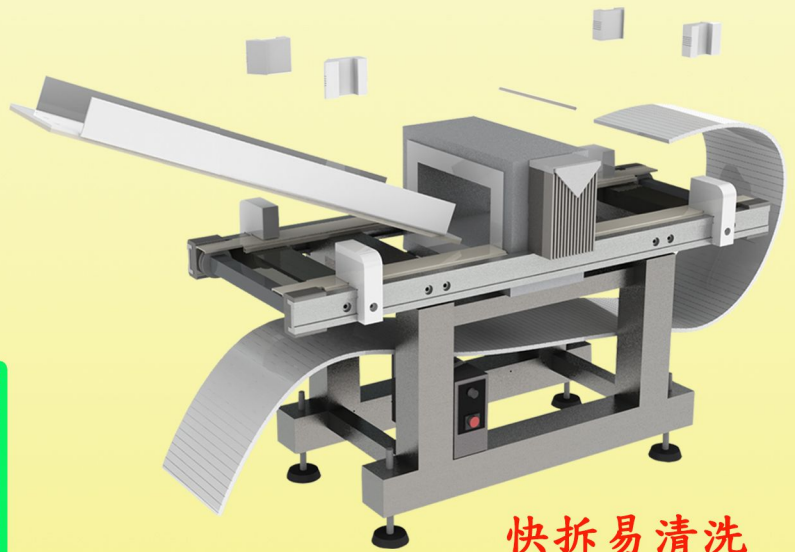

Metal Detector

資正金屬檢出機

MD for Testing Chilled & Normal Temperature
Meat Products in a Tray & Box Packaging
裸測、常溫、冷藏 & 整箱整籃金檢機

快拆易清洗
Unplug & Clean Easily

Scan the QR Code
for sample video
QRcode 動畫介紹

SINCE 1983